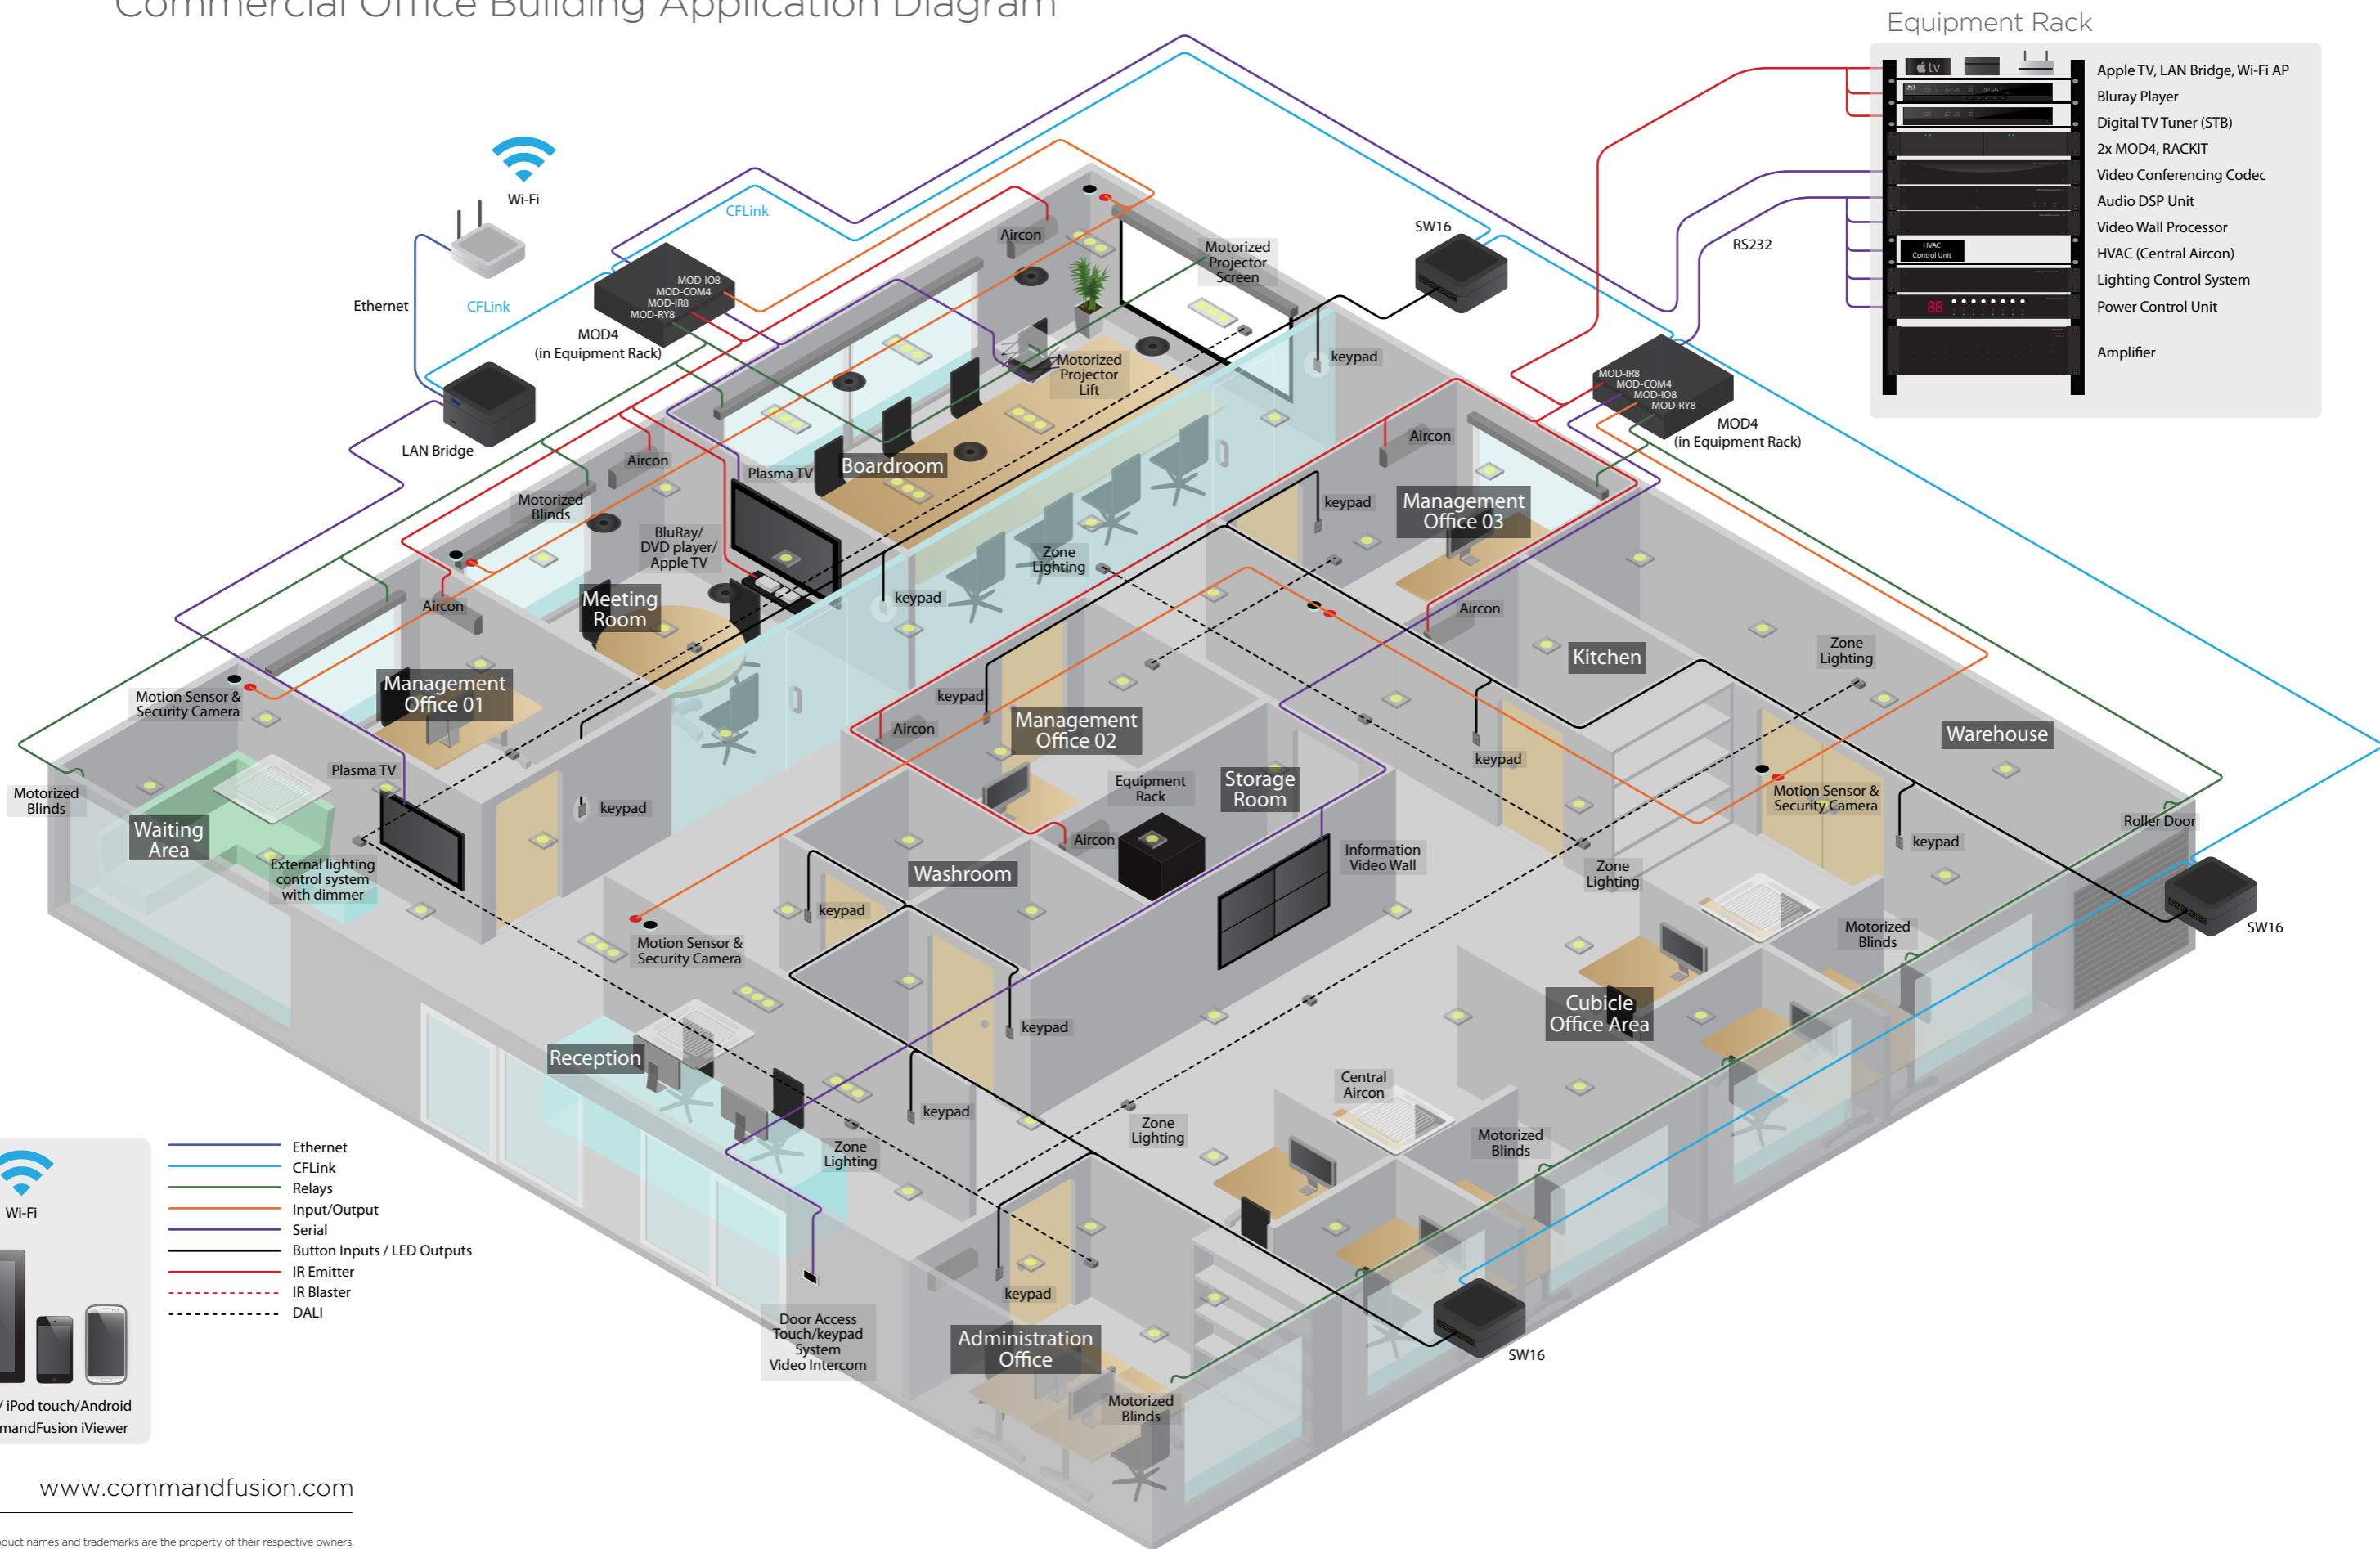

# COMMAND FUSION

## Commercial Office Building Application Diagram

### Equipment Rack

- Apple TV, LAN Bridge, Wi-Fi AP
- Bluray Player
- Digital TV Tuner (STB)
- 2x MOD4, RACKIT
- Video Conferencing Codec
- Audio DSP Unit
- Video Wall Processor
- HVAC (Central Aircon)
- Lighting Control System
- Power Control Unit
- Amplifier

Wi-Fi

iPad / iPhone / iPod touch / Android  
running CommandFusion iViewer

- Ethernet
- CFLink
- Relays
- Input/Output
- Serial
- Button Inputs / LED Outputs
- IR Emitter
- IR Blaster
- - - DALI

www.commandfusion.com